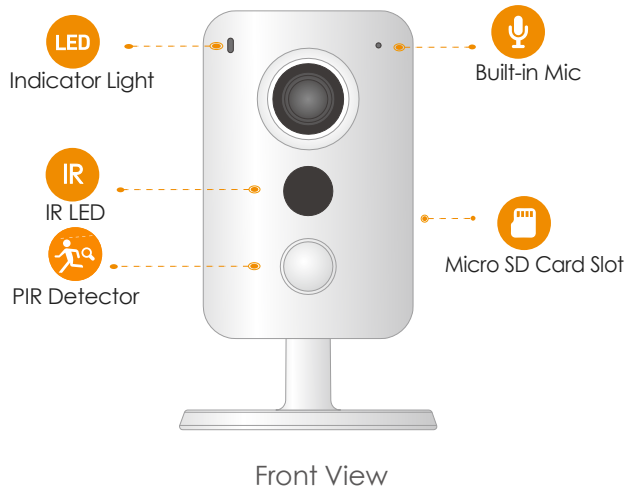

Imou

Cube 4MP

4MP Wi-Fi Cube Camera

Cube 4MP brings 4MP live monitoring, two-way audio lets you communicate with who is at the camera remotely. PIR detection automatically sends a notification to you immediately when it detects moving target, and digital input/output port allows you to connect detectors, sensors, beepers, etc.

Two-way Talk

Communicate with family and pets easily

24/7 Protection

Excellent night vision, feel safe even in complete darkness

Diversified Storage

Supports NVR, Cloud Storage or Micro SD card (up to 256GB)

Specifications

Camera

1/3" 4 Megapixel Progressive CMOS
4MP(2560 x 1440)
Night Vision: 10m(33ft) Distance
2.8mm Fixed Lens
Field of View : 97° (H), 52° (V), 115° (D)

Video & Audio

Video Compression : H.265/H.264
Up to 25/30fps Frame Rate
Two-way Audio

Micro SD Card Slot (up to 256GB)
Built-in Mic & Speaker
Alarm line in/out interface
Reset Button

General

DC 12V1A Power Supply
Power Consumption:<4W
Working Environment:-10° C~+45° C, Less Than 95%RH
Dimensions: Φ78.5× 90.5× 127.8mm (Φ3.1 × 3.6 × 5 inch)
Weight: 360g (0.79lb)
CE, FCC