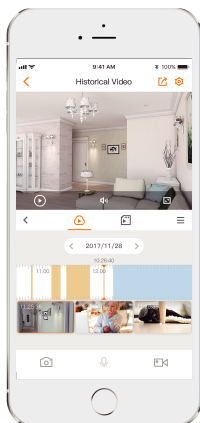

Imou

Cube 4MP

4MP Wi-Fi Cube Camera

Cube 4MP brings 4MP live monitoring, two-way audio lets you communicate with who is at the camera remotely. PIR detection automatically sends a notification to you immediately when it detects moving target, and digital input/output port allows you to connect detectors, sensors, beepers, etc.

Two-way Talk

Communicate with family and pets easily

24/7 Protection

Excellent night vision, feel safe even in complete darkness

Diversified Storage

Supports NVR, Cloud Storage or Micro SD card (up to 256GB)

Wi-Fi Connection

IEEE802.11b/g/n(2.4GHz)

Stay close with what you care

With Cloud service, you will have access to what you care as long as Internet is available. You can record daily or motion videos on Cloud and playback anytime anywhere.

Specifications

Camera

1/3" 4 Megapixel Progressive CMOS
4MP(2560 x 1440)
Night Vision: 10m(33ft) Distance
2.8mm Fixed Lens
Field of View : 97° (H), 52° (V), 115° (D)

Video & Audio

Video Compression : H.265/H.264
Up to 25/30fps Frame Rate
Two-way Audio