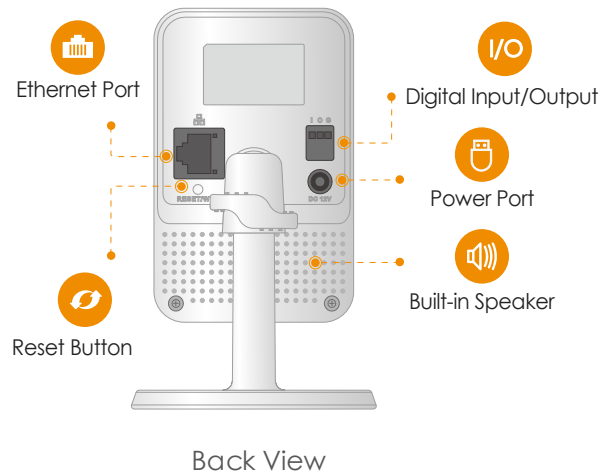

Imou

Cube 4MP

4MP Wi-Fi Cube Camera

Cube 4MP brings 4MP live monitoring, two-way audio lets you communicate with who is at the camera remotely. PIR detection automatically sends a notification to you immediately when it detects moving target, and digital input/output port allows you to connect detectors, sensors, beepers, etc.

Two-way Talk

Communicate with family and pets easily

24/7 Protection

Excellent night vision, feel safe even in complete darkness

Diversified Storage

Supports NVR, Cloud Storage or Micro SD card (up to 256GB)

Wi-Fi Connection

IEEE802.11b/g/n(2.4GHz)

Stay close with what you care

With Cloud service, you will have access to what you care as long as Internet is available. You can record daily or motion videos on Cloud and playback anytime anywhere.

Micro SD Card Slot (up to 256GB)
Built-in Mic & Speaker
Alarm line in/out interface
Reset Button

General

DC 12V1A Power Supply
Power Consumption:<4W
Working Environment:-10° C~+45° C, Less Than 95%RH
Dimensions: Φ78.5× 90.5× 127.8mm (Φ3.1 × 3.6 × 5 inch)
Weight: 360g (0.79lb)
CE, FCC