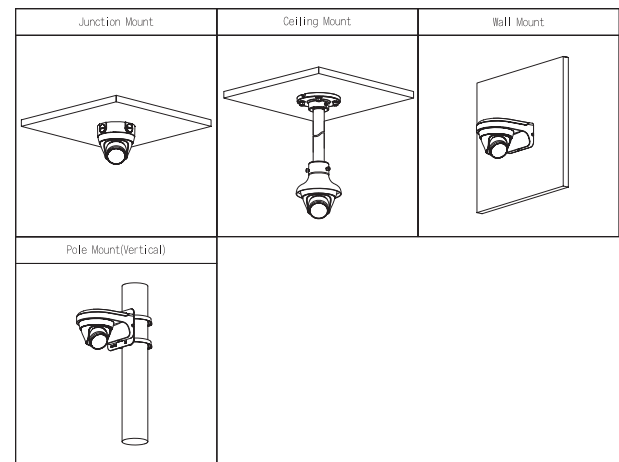

Ordering Information		
Type	Model	Description
2 MP Camera	DH-IPC-HDW1230T1P-0280B	2 MP Entry IR Fixed-Focal Eyeball Network Camera
Accessories (optional)	PFB203W	Pole Mount Bracket
	PFA152-E	Pole Mount Bracket
	PFA106	Mount Adapter
	PFB220C	Ceiling Mount Bracket
	PFM321D	12 VDC 1A Power Adapter
	PFM900-E	Integrated Mount Tester

Accessories

Optional:

PFB203W
Pole Mount Bracket

PFA152-E
Pole Mount Bracket

PFA106
Mount Adapter

PFB220C
Ceiling Mount Bracket

PFM321D
12 VDC 1A Power Adapter

PFM900-E
Integrated Mount Tester