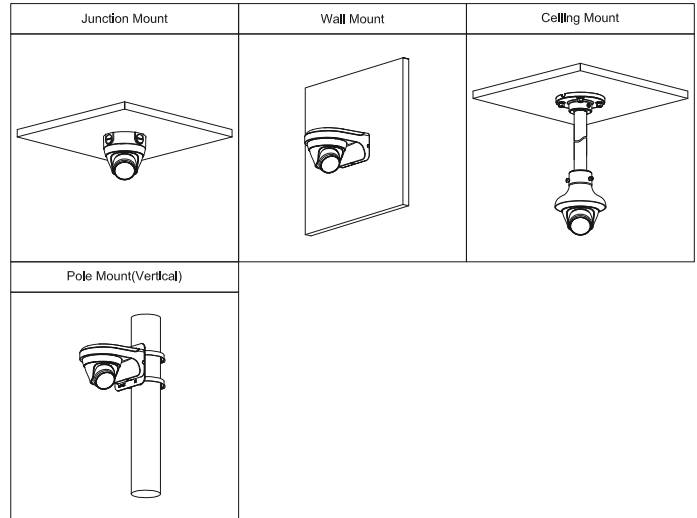

Power

Power Supply	12V DC/POE (802.3af)
Power Consumption	< 5.1W

Environment

Operating Conditions	-40°C to +60°C /less than≤95%
Storage Conditions	-40°C to +60°C (-40°F to +140°F)
Protection	IP67, IK10

Structure

Casing	Inner core:metal+ plastic; cover:plastic
Dimensions	85.5 mm × Φ109 mm (3.4" × Φ4.3")
Net Weight	0.25 kg (0.6 lb)
Gross Weight	0.37 kg (0.8 lb)

Ordering Information

Type	Part Number	Description
4MP Camera	DH-IPC-HDW1431T1P-0280B	4MP Entry IR Fixed-focal Eyeball Netwok Camera,PAL
	DH-IPC-HDW1431T1P-0280B	4MP Entry IR Fixed-focal Eyeball Netwok Camera,NTSC
Accessories (optional)	PFA136	Junction Box
	PFA130-E	Junction Box
	PFB203W	Wall Mount
	PFA106	Mount Adapter
	PFB220C	Ceiling Mount
	PFA152-E	Pole Mount
	PFM321D	12V DC 1A Power Adapter
	LR1002-1ET/1EC	Single-port Long Reach Ethernet over Coax Extender
PFM900-E	Integrated Mount Tester