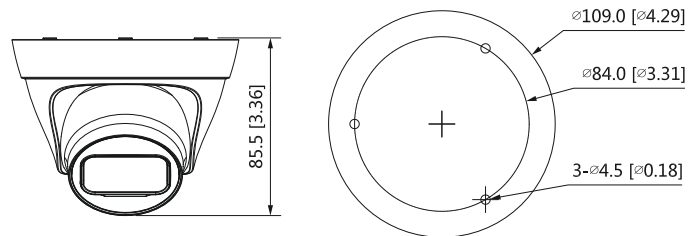

## Ordering Information

Type	Part Number	Description
4MP Camera	DH-IPC-HDW1431T1P-0280B	4MP Entry IR Fixed-focal Eyeball Netwok Camera,PAL
	DH-IPC-HDW1431T1P-0280B	4MP Entry IR Fixed-focal Eyeball Netwok Camera,NTSC
Accessories (optional)	PFA136	Junction Box
	PFA130-E	Junction Box
	PFB203W	Wall Mount
	PFA106	Mount Adapter
	PFB220C	Ceiling Mount
	PFA152-E	Pole Mount
	PFM321D	12V DC 1A Power Adapter
	LR1002-1ET/1EC	Single-port Long Reach Ethernet over Coax Extender
PFM900-E	Integrated Mount Tester	

## Dimensions (mm[inch])